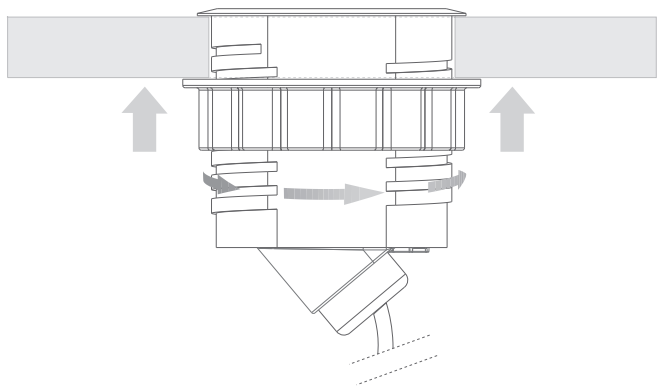

User Manual

③

④

GENERAL NOTES

Before installation, all measurements and conditions must be verified on site.

Neither KONDATOR nor any of its distributors can be held liable for product malfunction or other defects as a result of improper installation.

User manual

Powerdot Mini

Dual PD 30W USB-C Charger

Double PD 30W USB-C Chargeur

Dual PD 30W USB-C Ladegerät

935-PM52

935-PM52W

User Manual