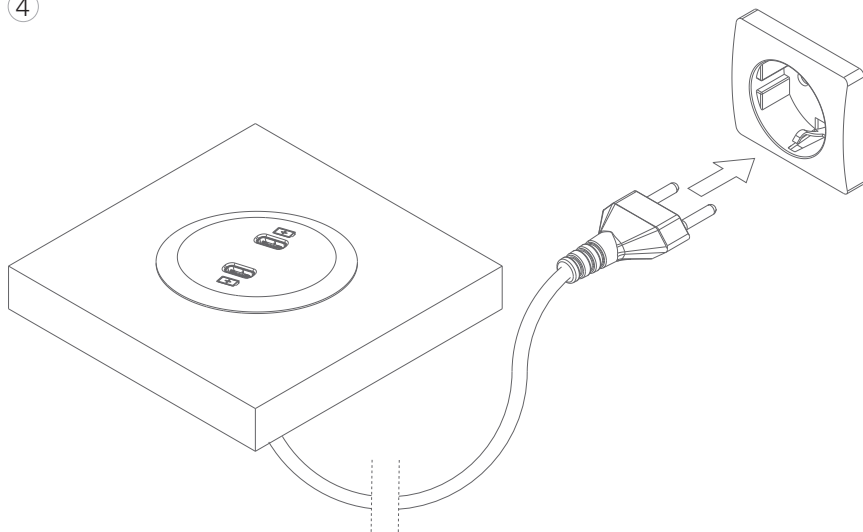

User Manual

③

④

GENERAL NOTES

Before installation, all measurements and conditions must be verified on site.

Neither KONDATOR nor any of its distributors can be held liable for product malfunction or other defects as a result of improper installation.

User manual

Powerdot Mini

Dual PD 30W USB-C Charger

Double PD 30W USB-C Chargeur

Dual PD 30W USB-C Ladegerät

935-PM52

935-PM52W

User Manual